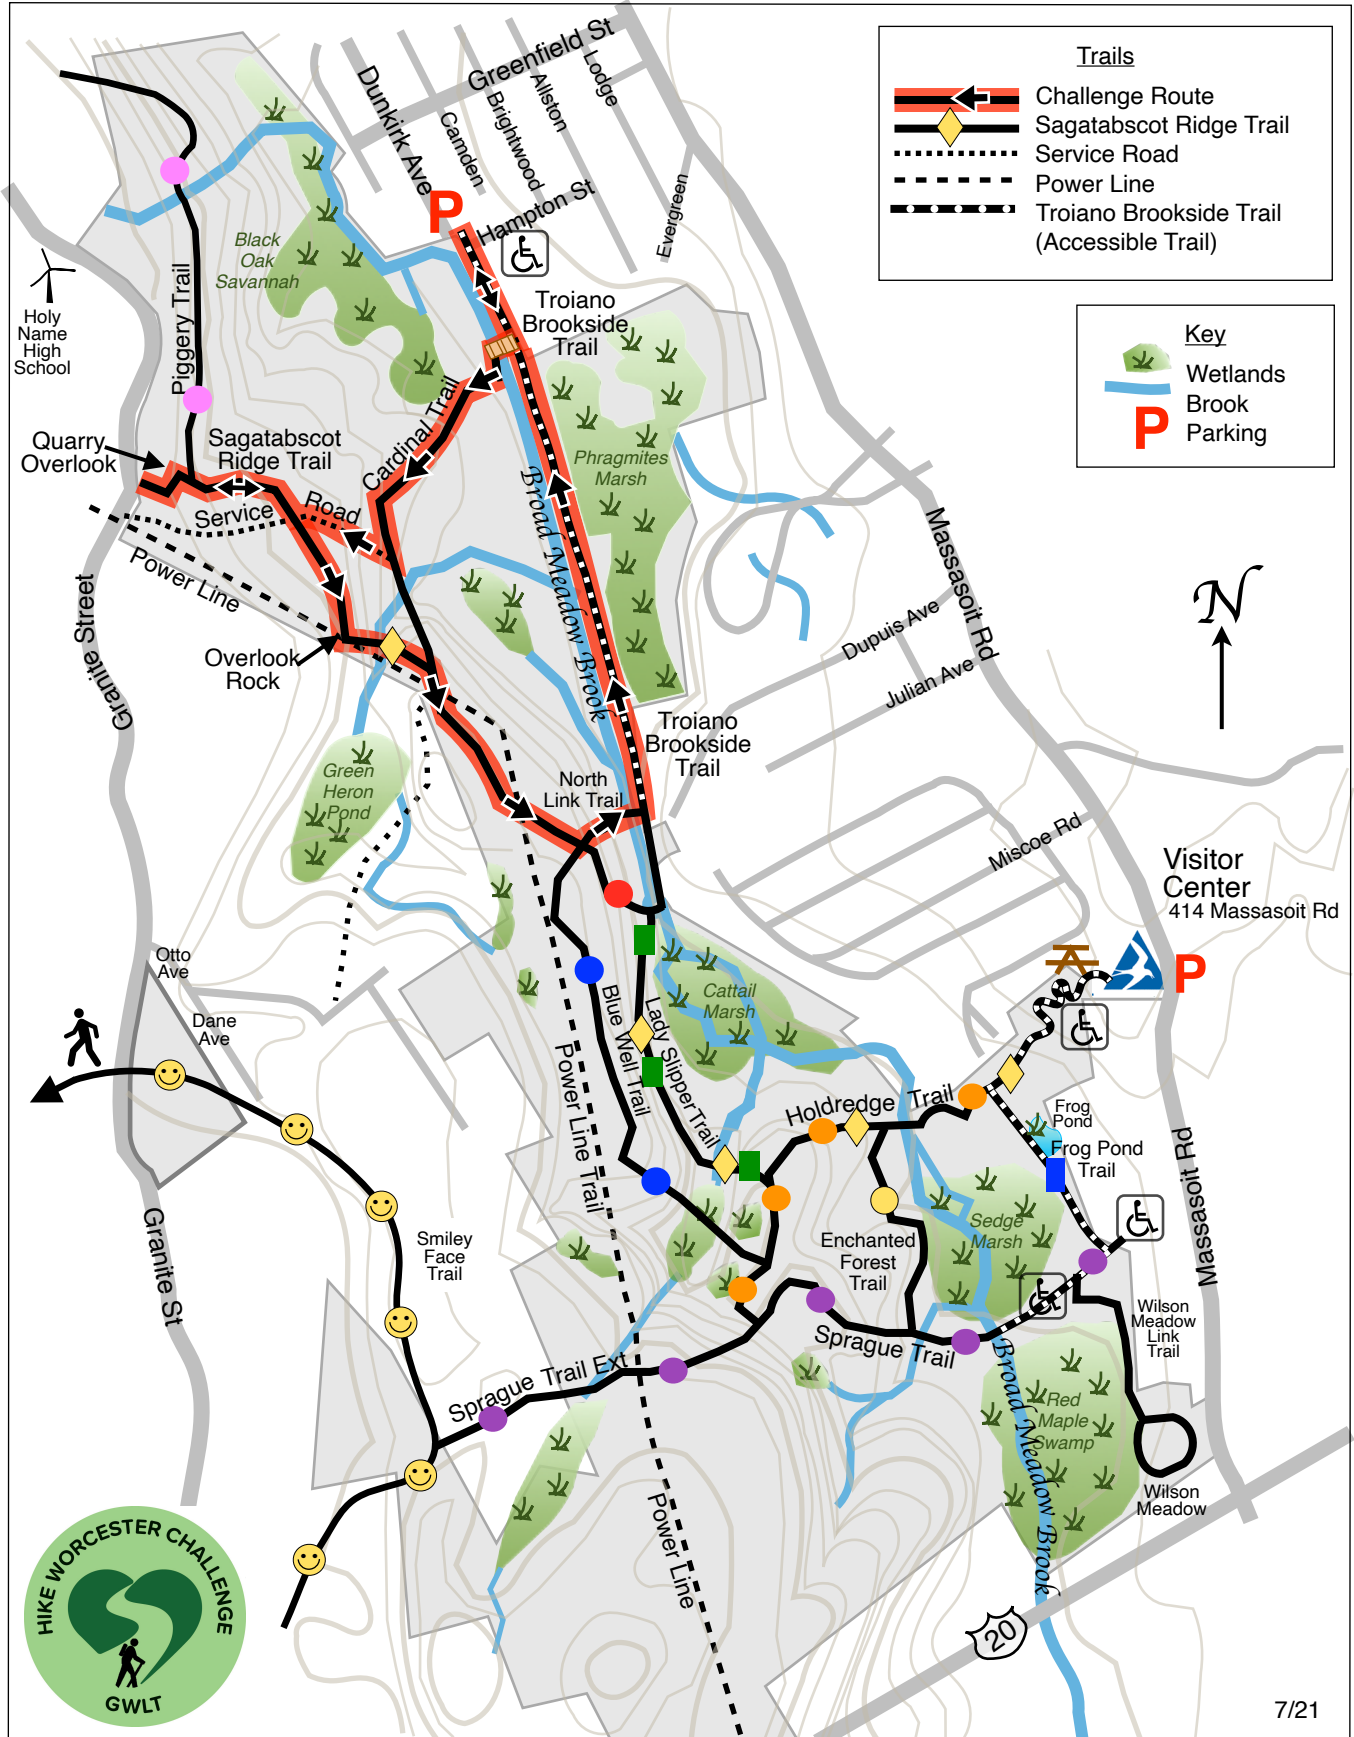

www.gwlt.org

Broad Meadow Brook Savannah

Broad Meadow Brook Wildlife Sanctuary

Worcester

Trails

- Challenge Route
- Sagatabscot Ridge Trail
- Service Road
- Power Line
- Troiano Brookside Trail (Accessible Trail)

Key

- Wetlands
- Brook
- Parking