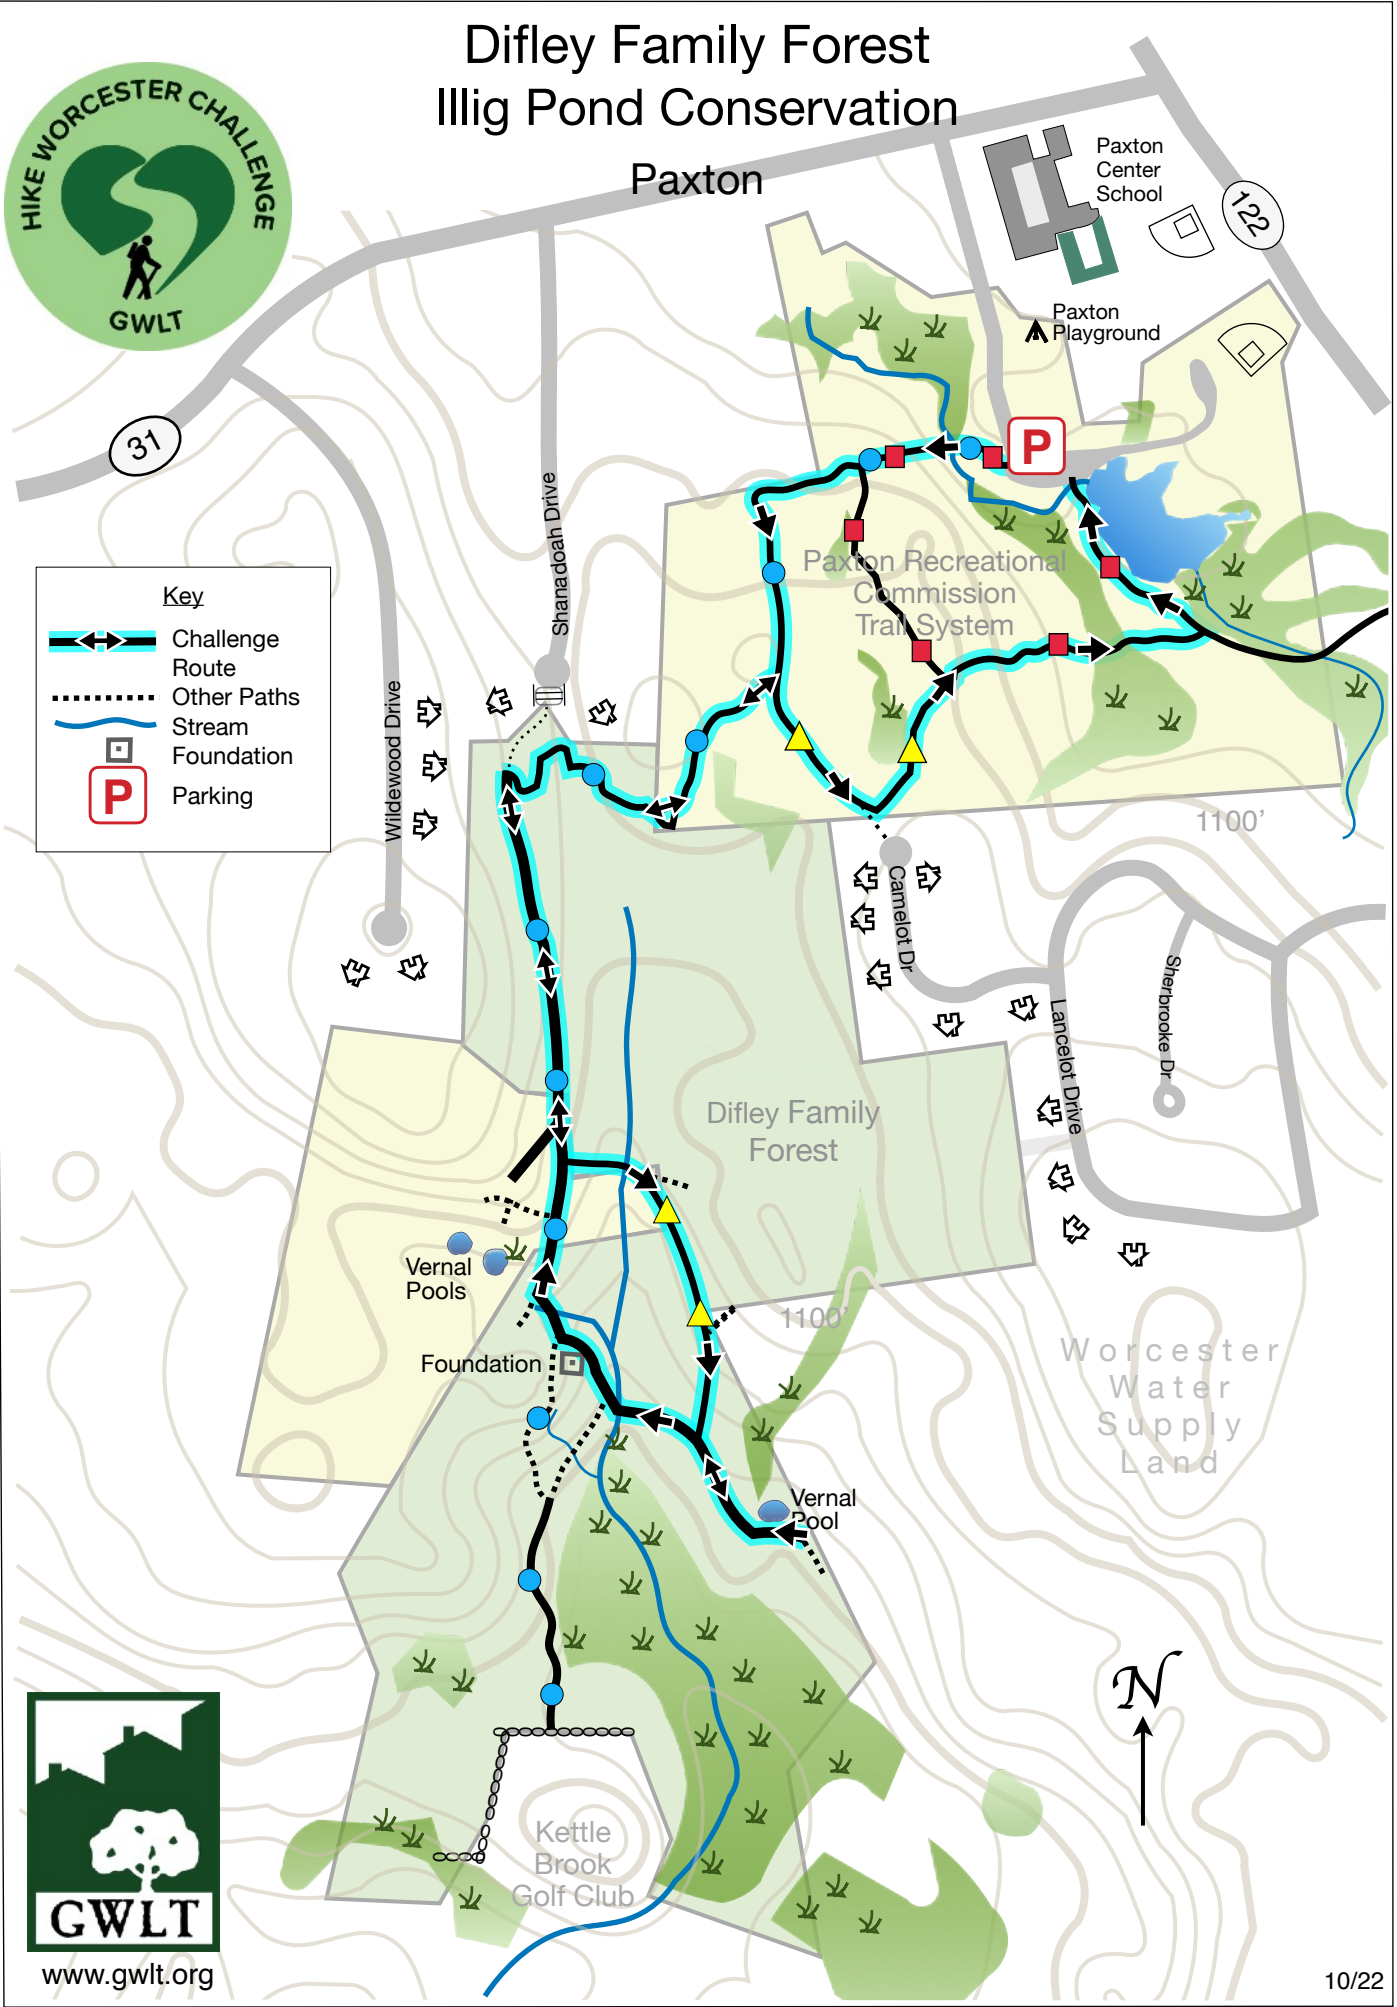

Difley Family Forest Illig Pond Conservation

Key

- Challenge Route
- Other Paths
- Stream
- Foundation
- Parking

www.gwlt.org