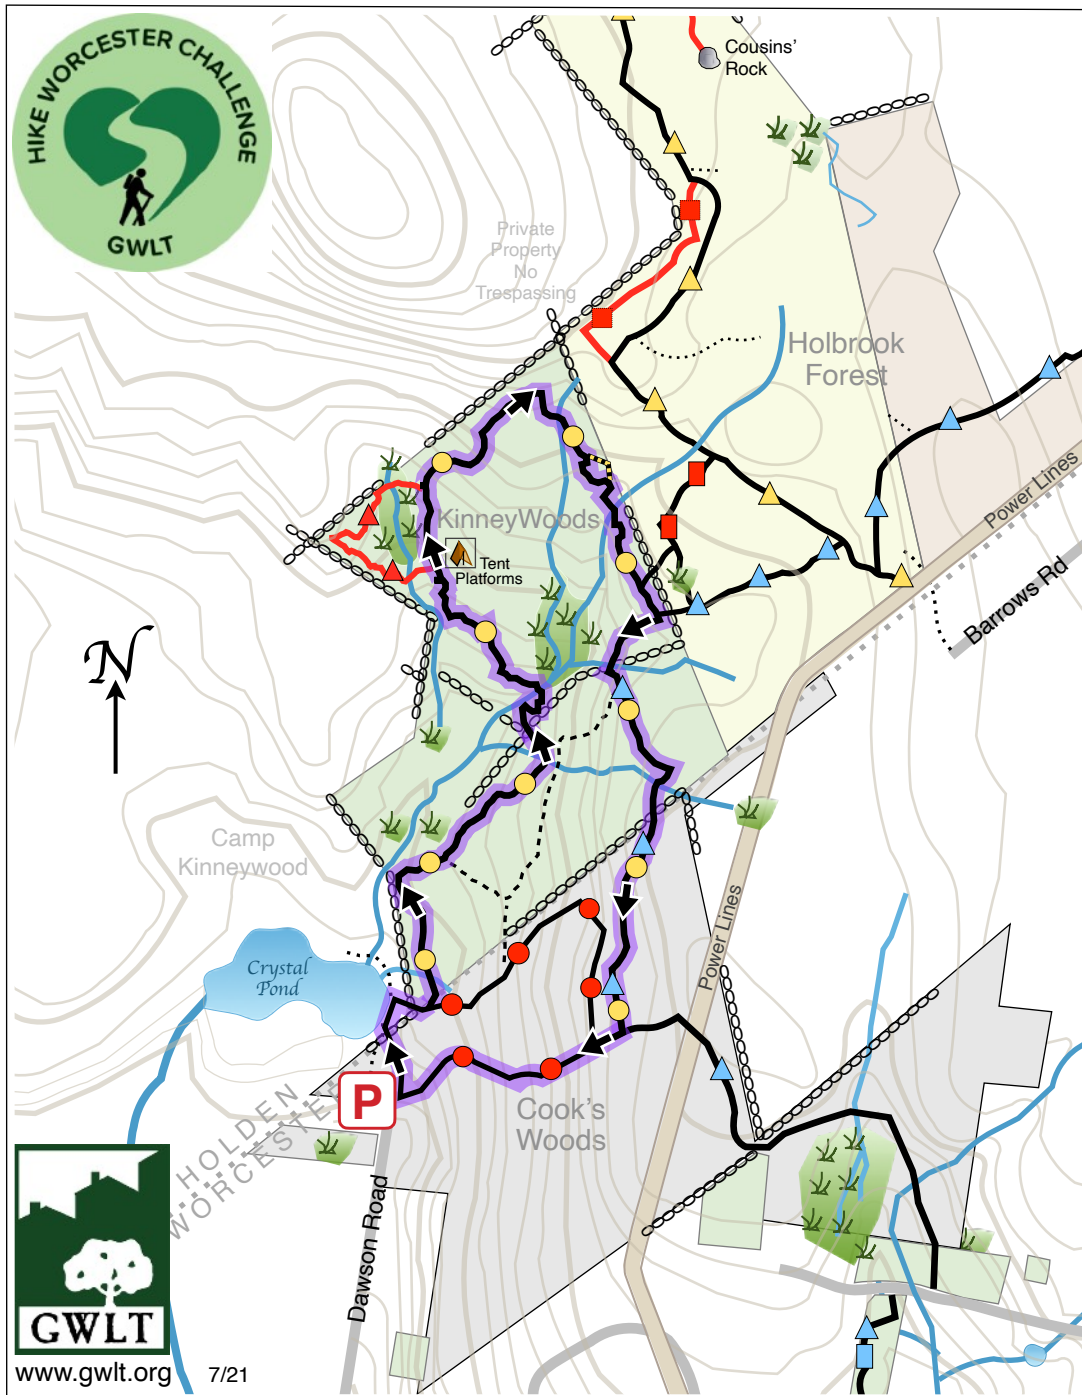

KinneyWoods

Holbrook Forest & Cook's Brook

Holden & Worcester, MA

Key

Challenge Route	Stone Walls
Crystal Pond Loop	Wetlands
Dresser Loop	Streams
Woonaskochu's Path	Parking