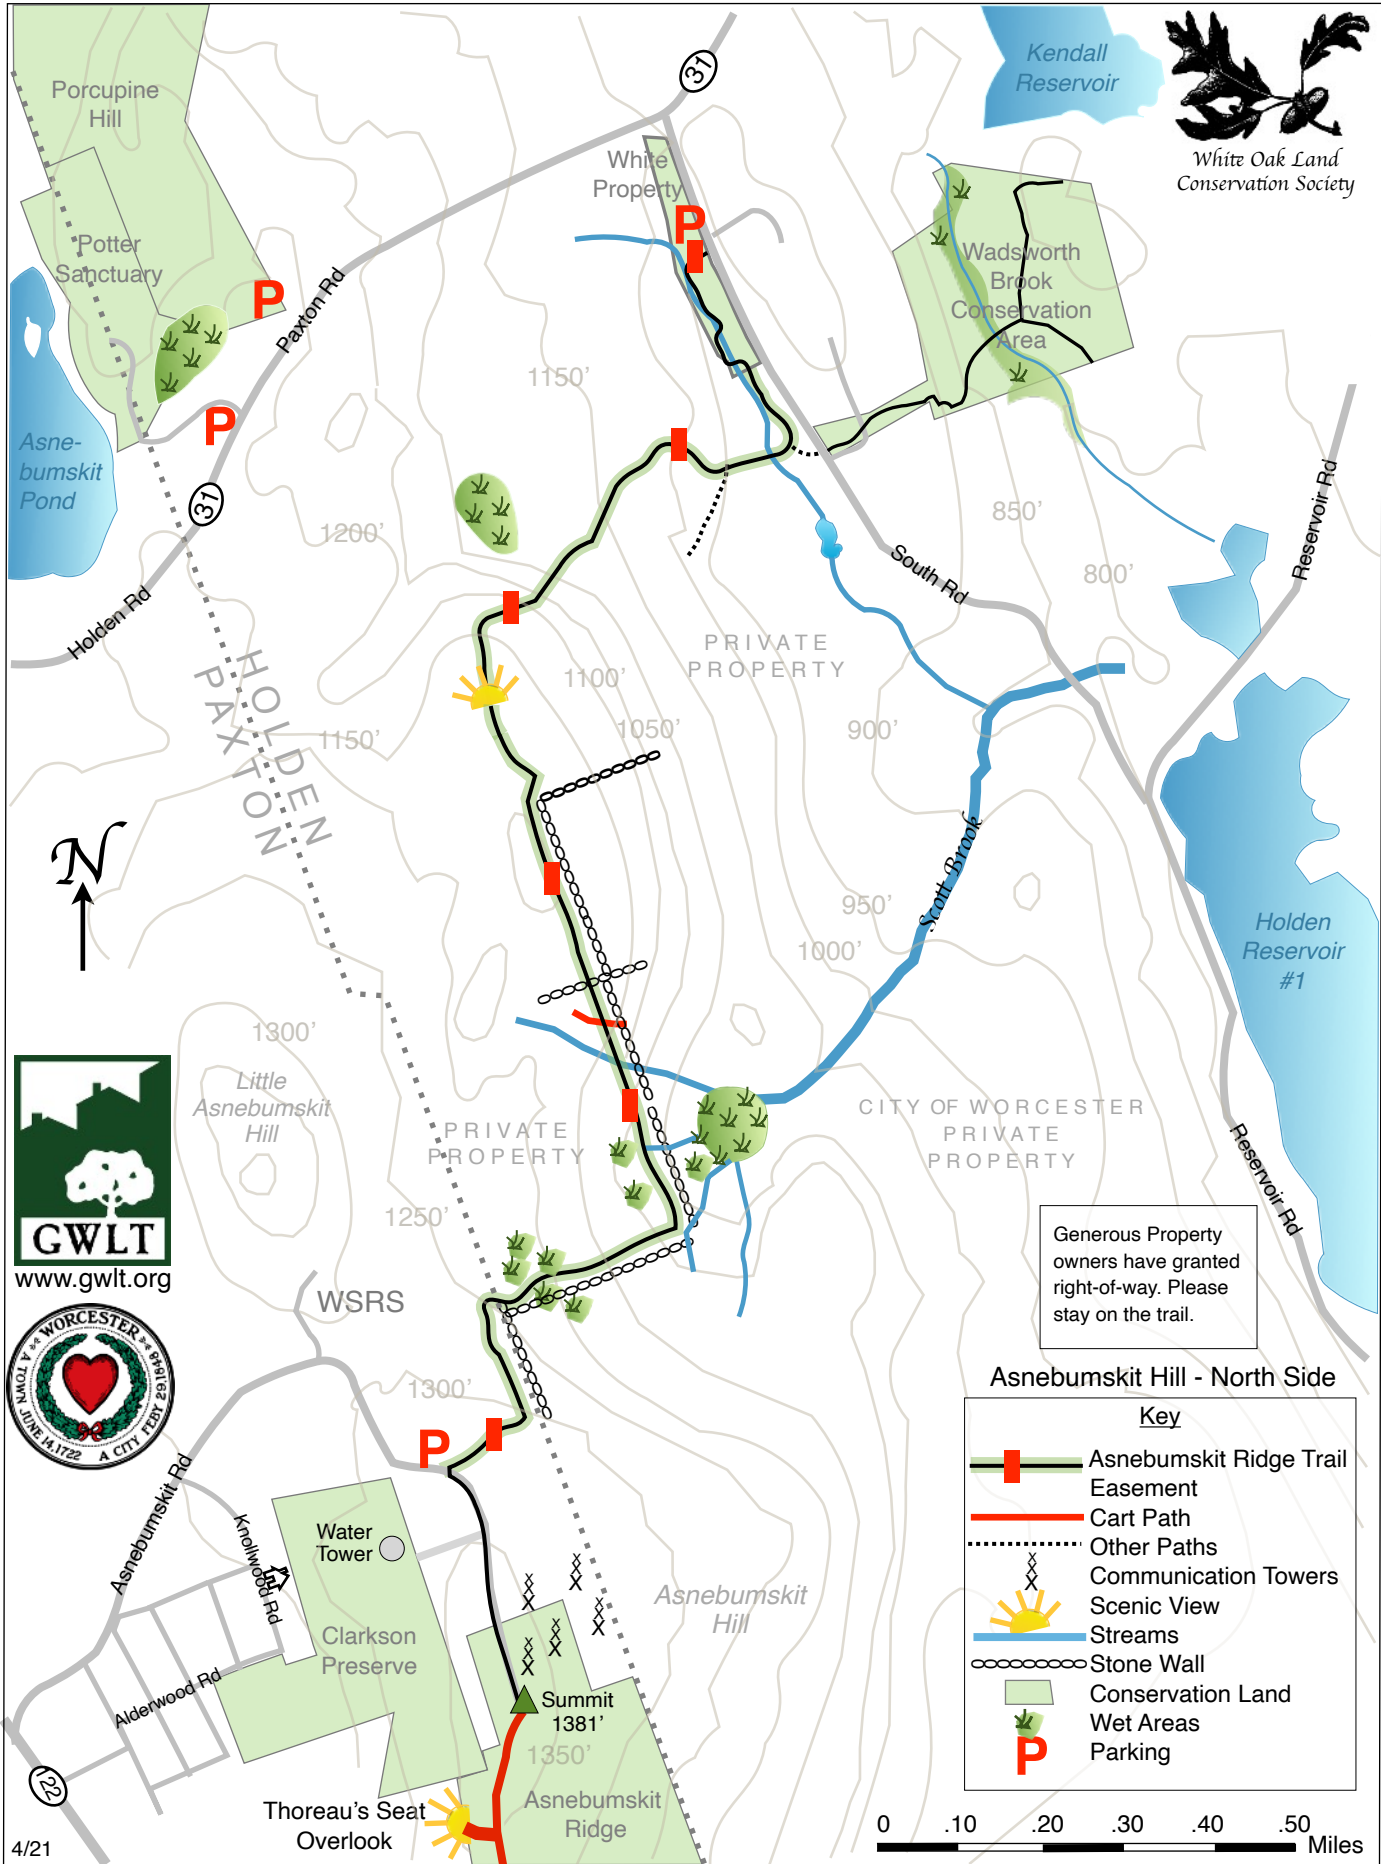

Asnebumskit Ridge Trail

Paxton, Holden

Generous Property owners have granted right-of-way. Please stay on the trail.

Asnebumskit Hill - North Side

Key	
	Asnebumskit Ridge Trail Easement
	Cart Path
	Other Paths
	Communication Towers
	Scenic View
	Streams
	Stone Wall
	Conservation Land
	Wet Areas
	Parking