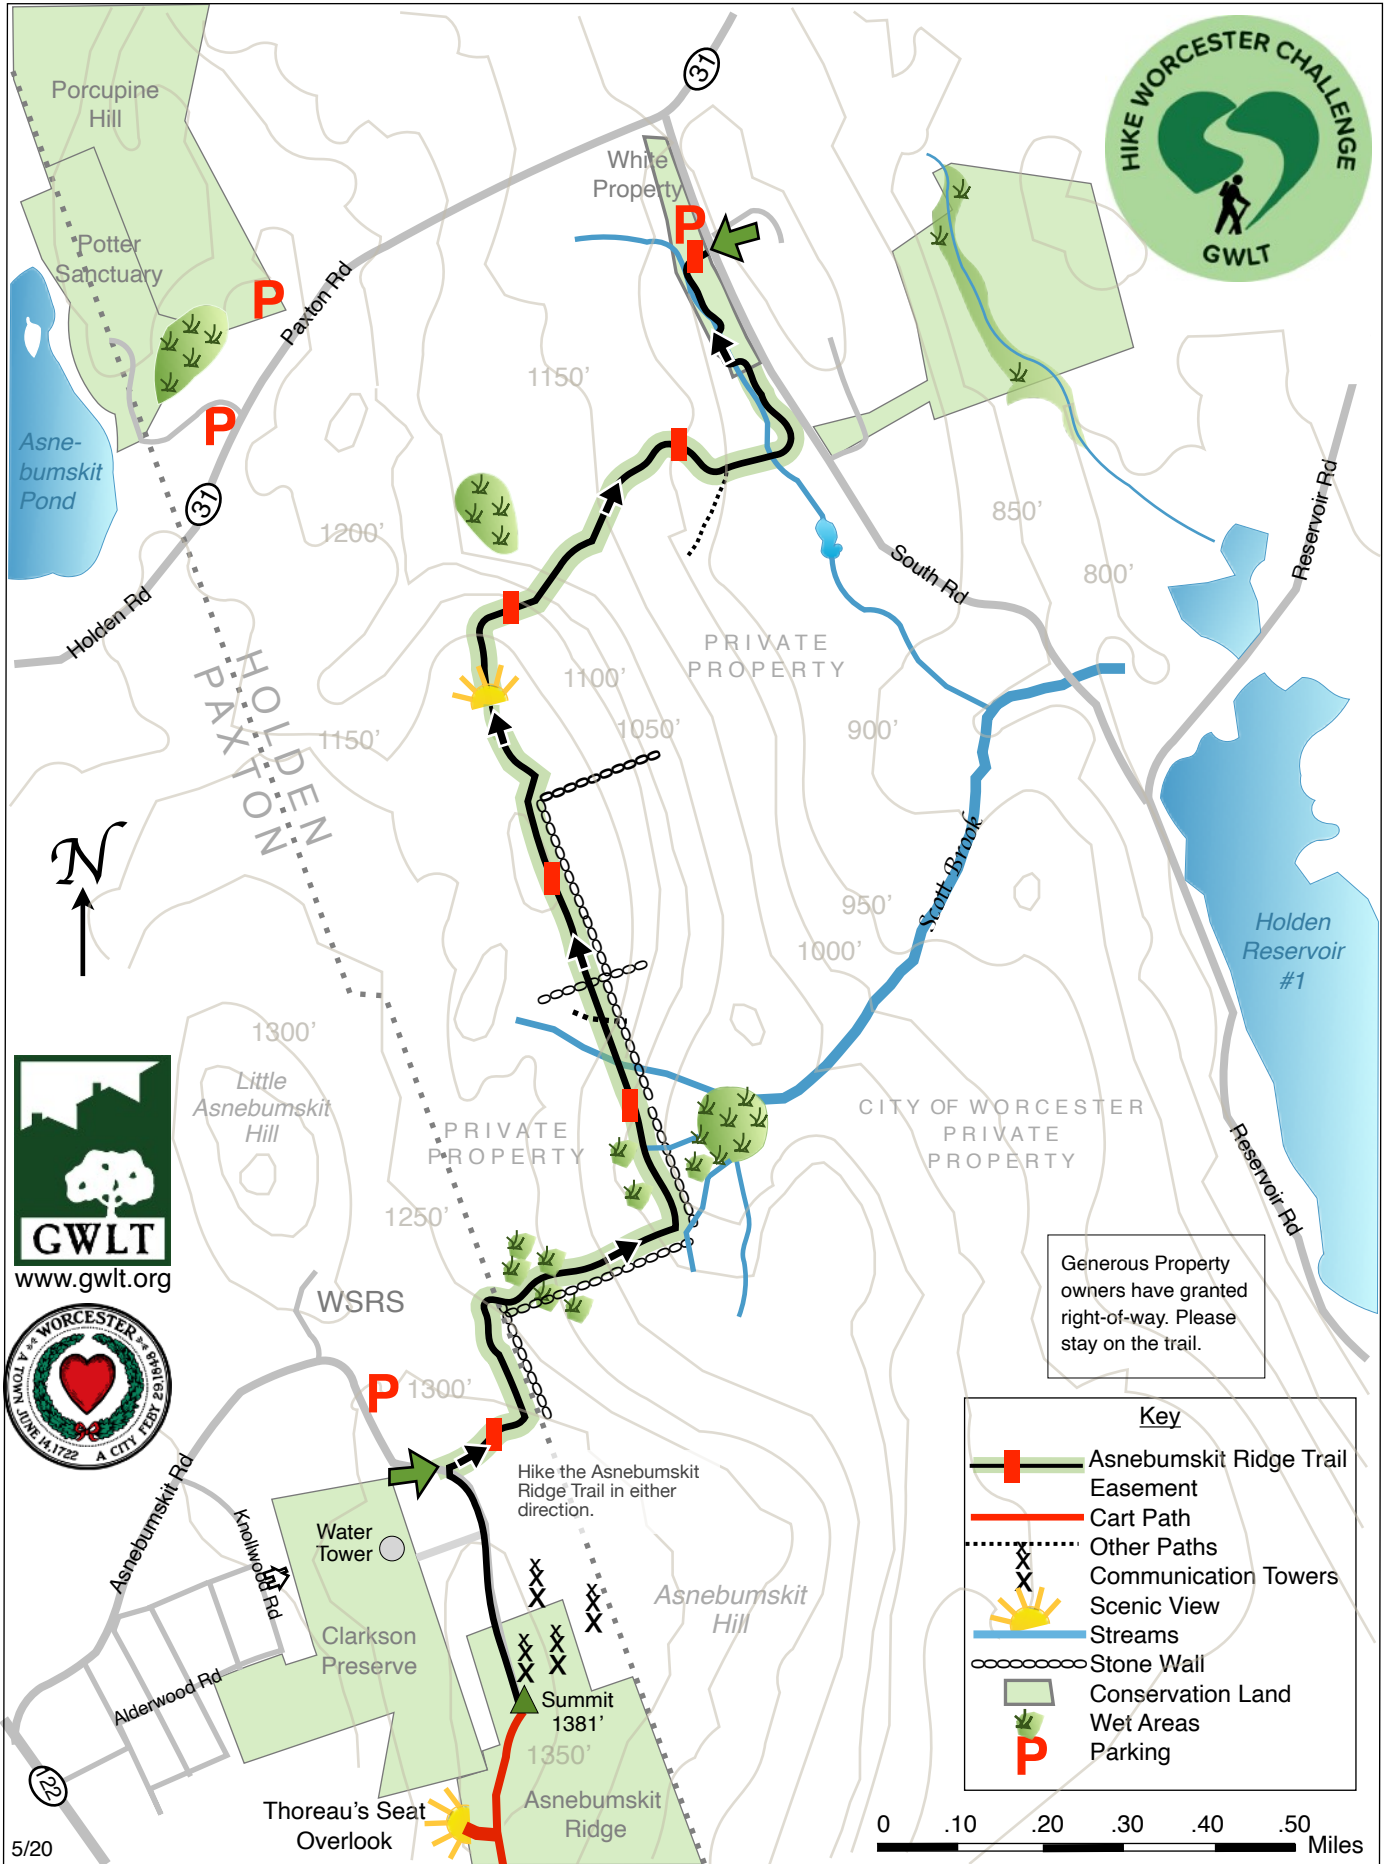

Asnebumskit Ridge Trail

Paxton, Holden

Generous Property owners have granted right-of-way. Please stay on the trail.

Key	
	Asnebumskit Ridge Trail Easement
	Cart Path
	Other Paths
	Communication Towers
	Scenic View
	Streams
	Stone Wall
	Conservation Land
	Wet Areas
	Parking