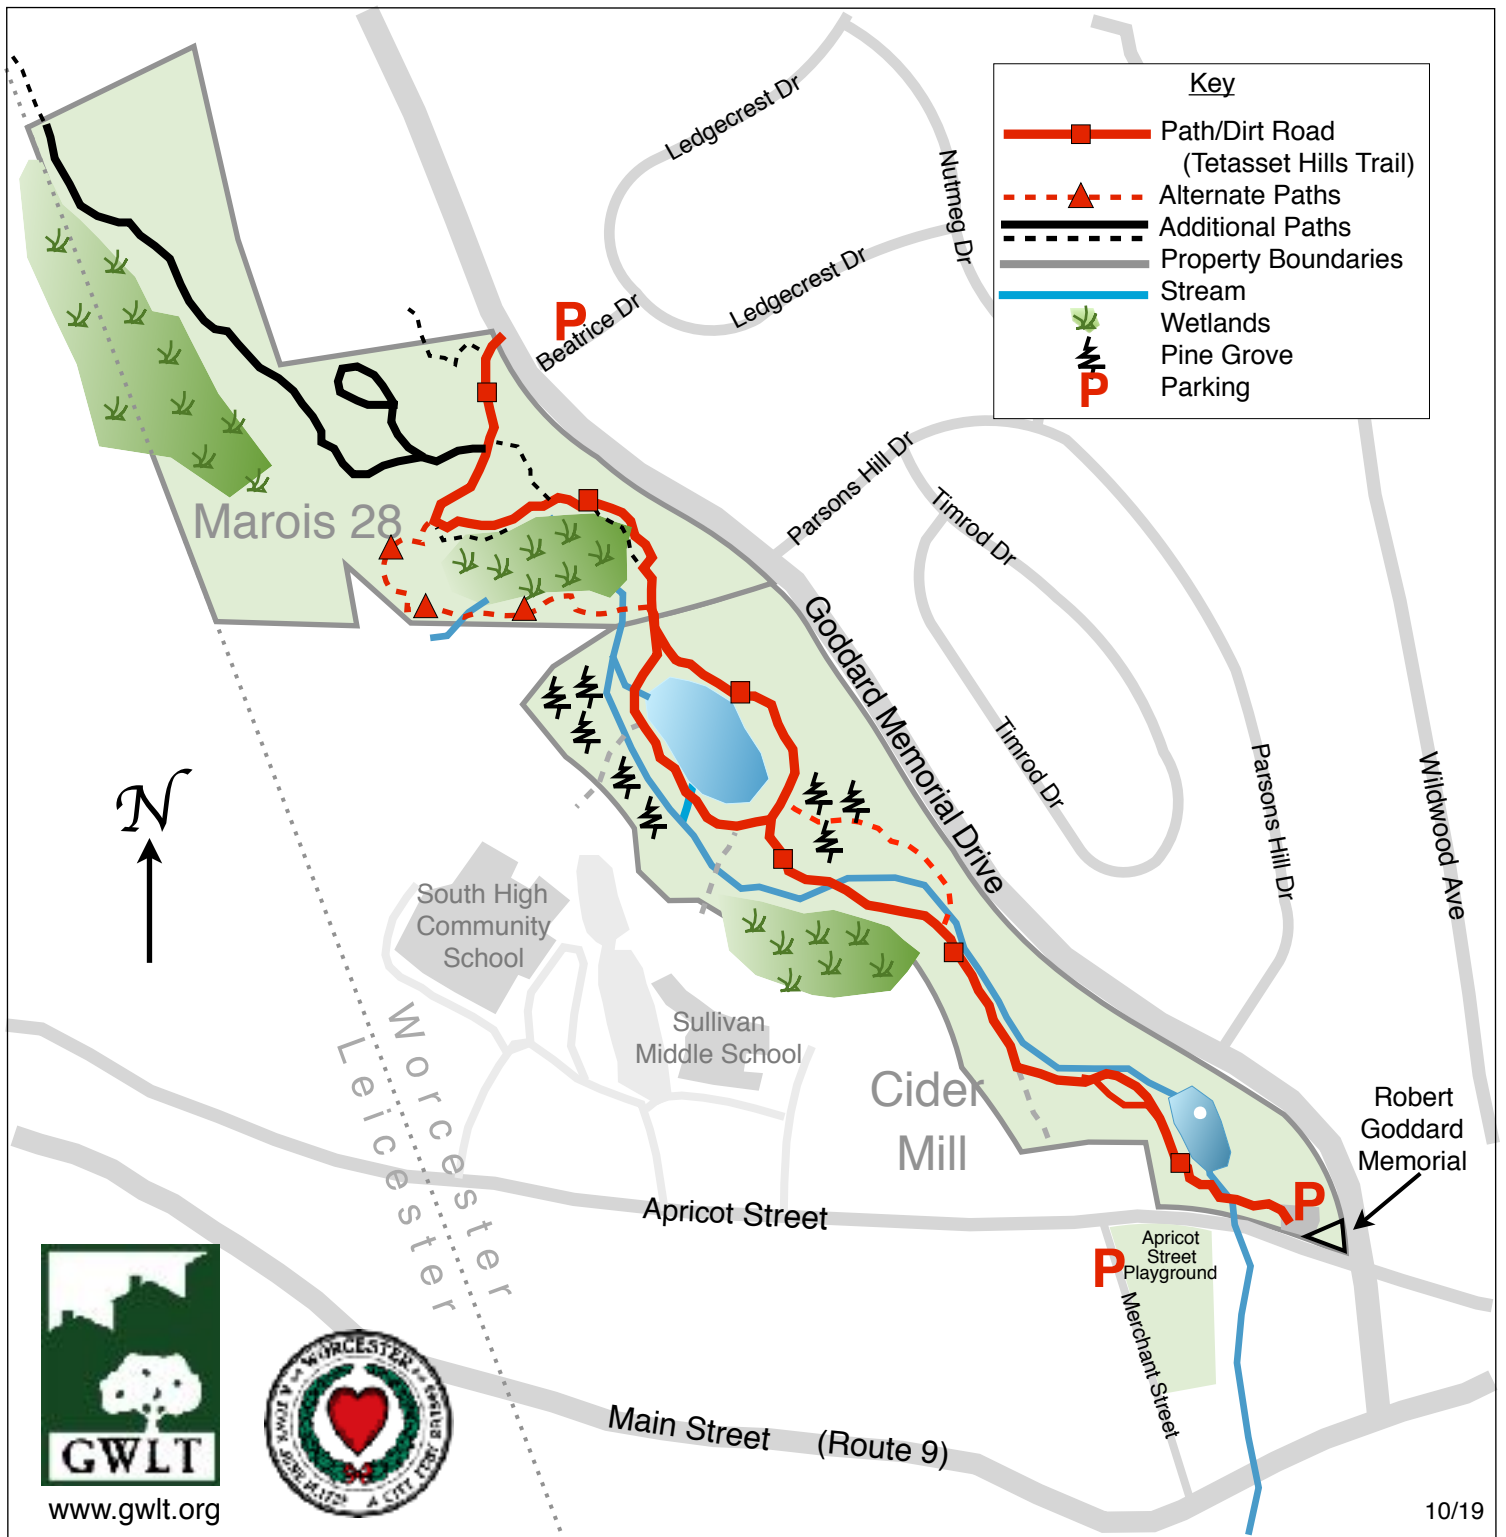

Parson's Cider Mill and Marois 28 Worcester, MA

www.gwlt.org