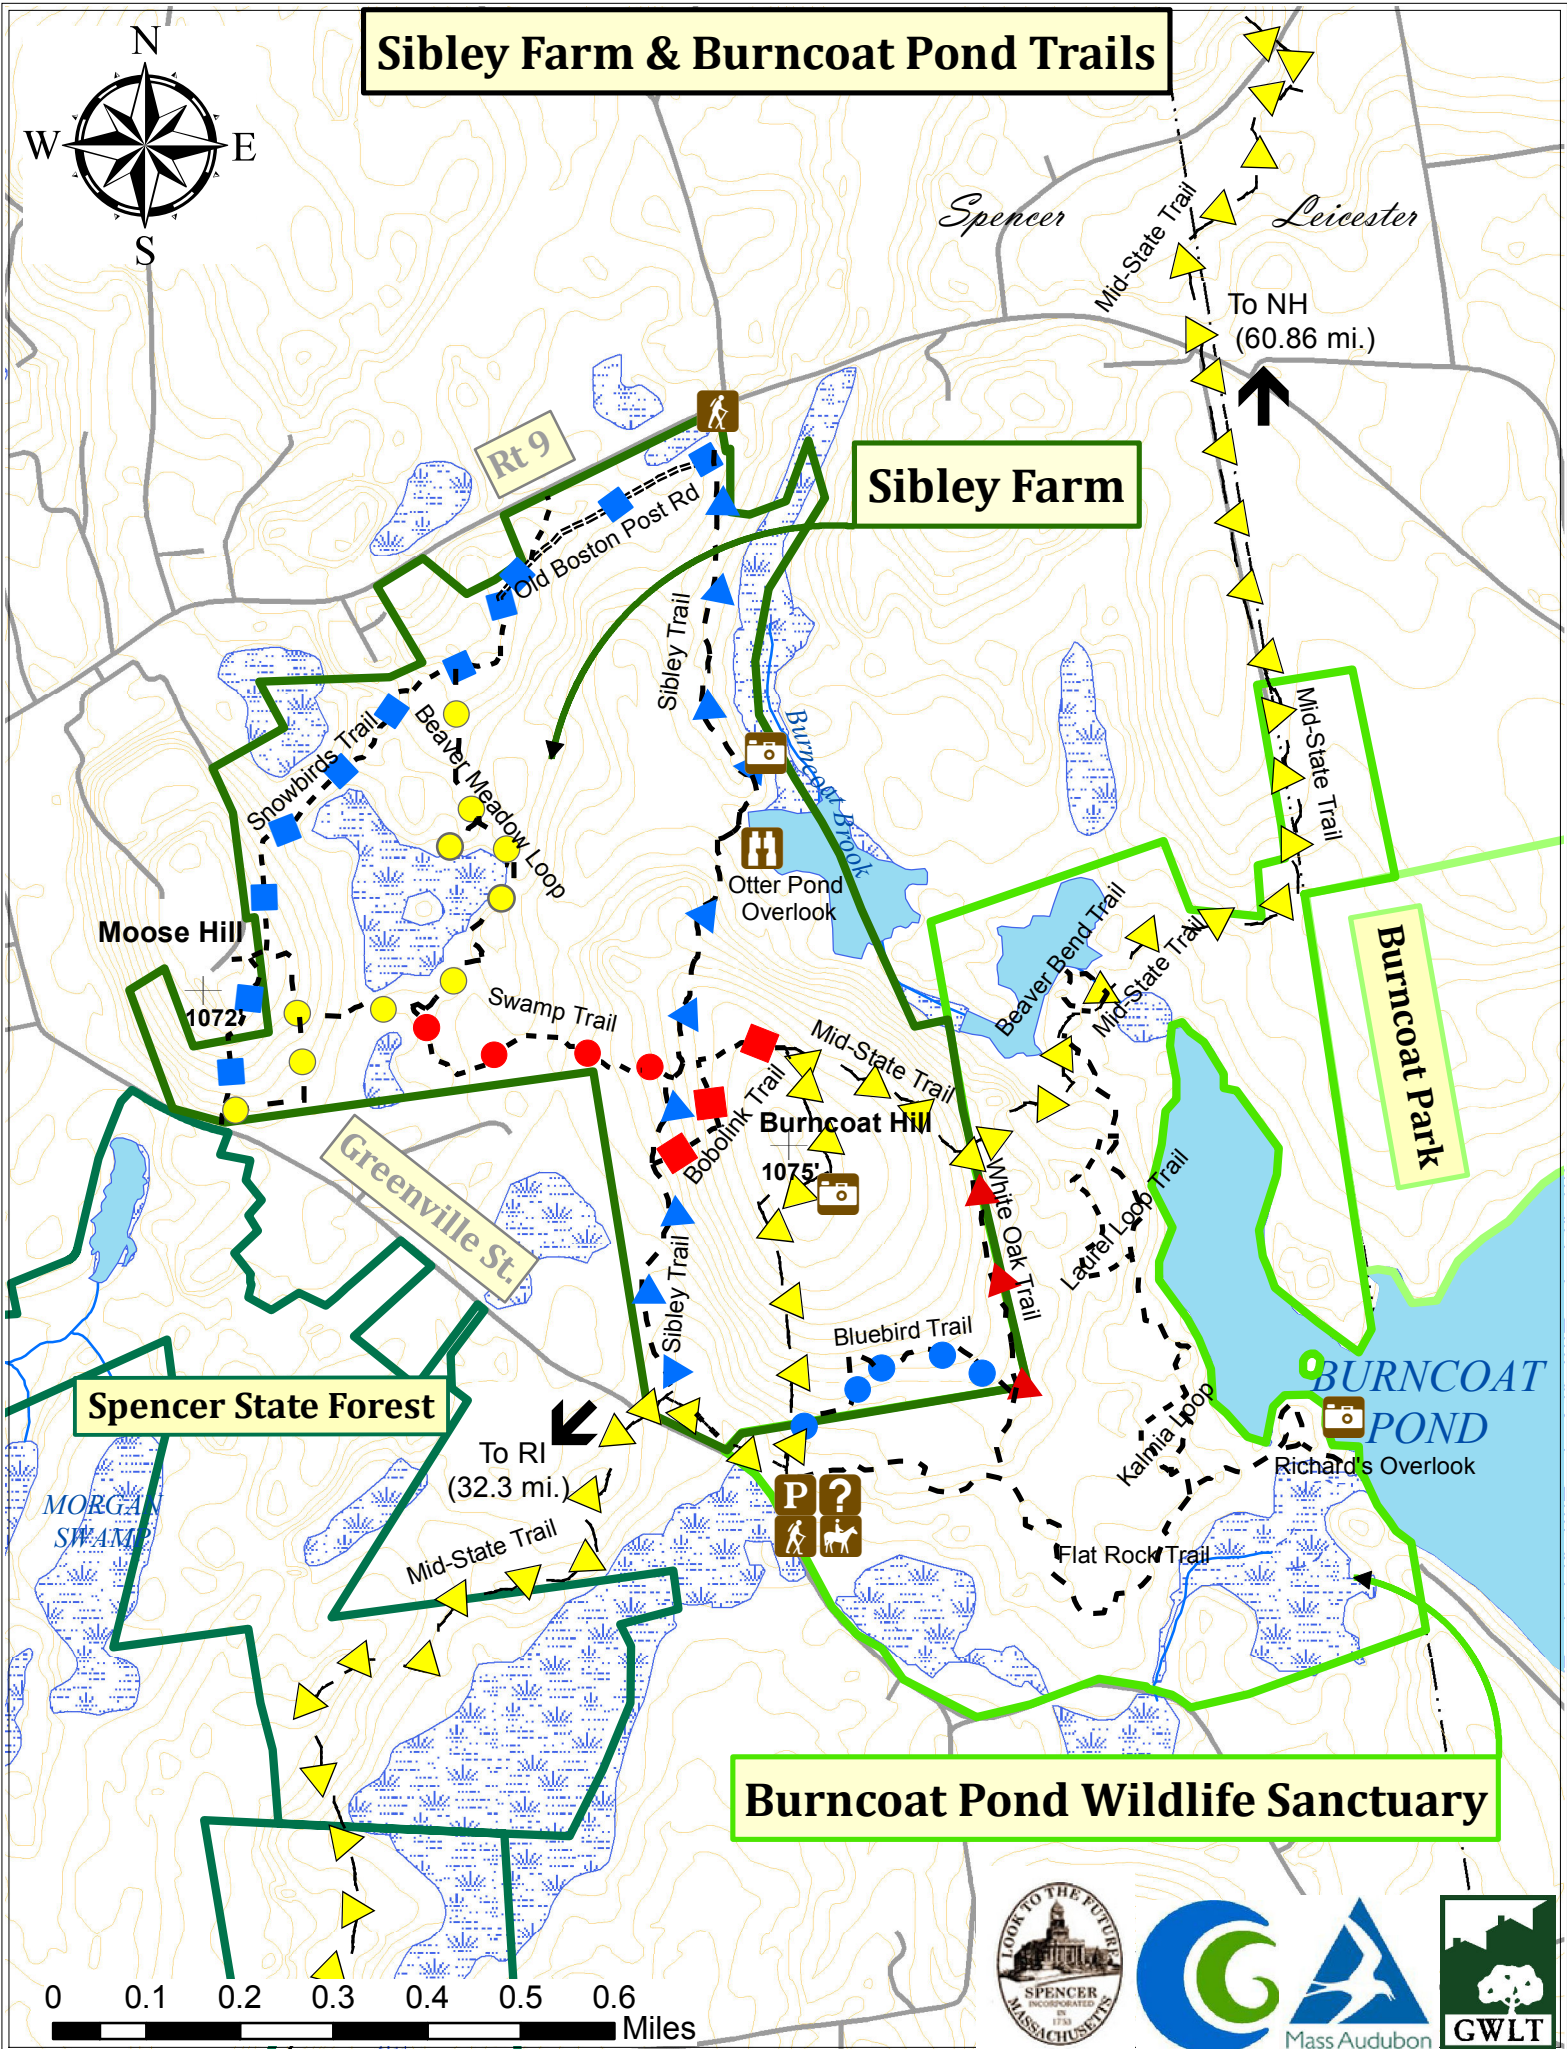

Sibley Farm & Burncoat Pond Trails

Sibley Farm

Burncoat Park

Spencer State Forest

Burncoat Pond Wildlife Sanctuary